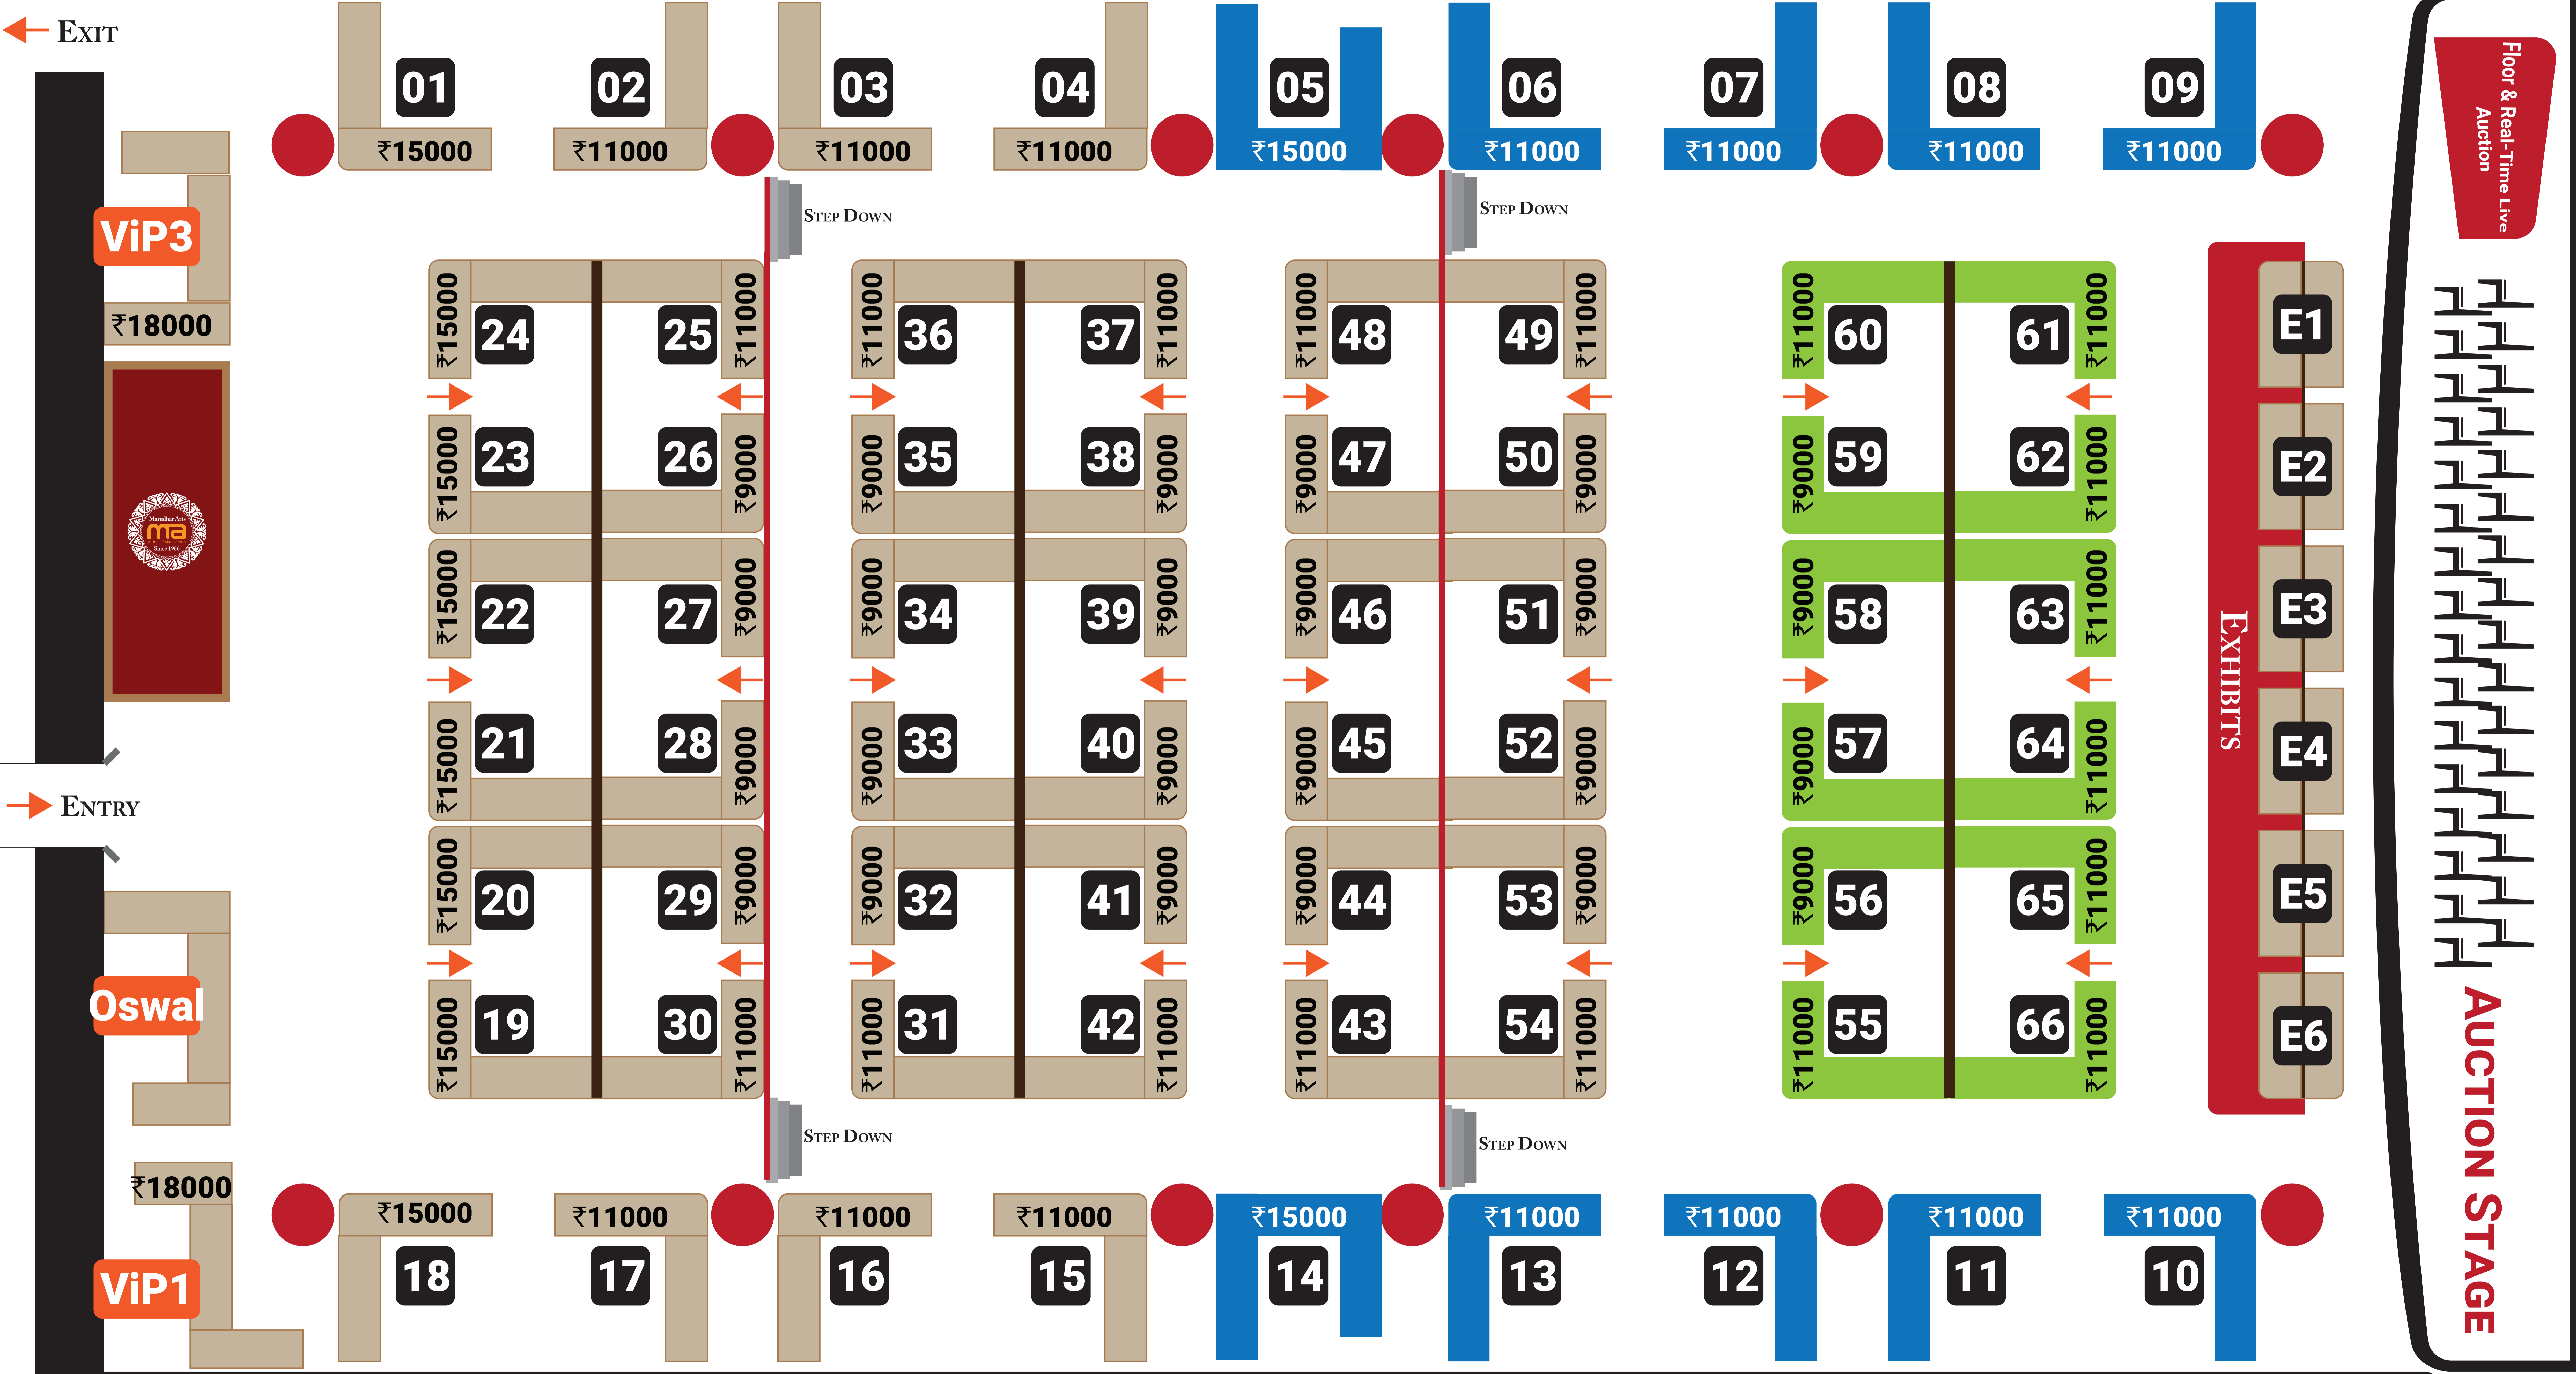

All Prices mentioned are for Single Non-Sharing Stalls.  
Shared Stall (1+1) price will be 25% extra.

**A**

₹15000

**D**

₹15000

↑  
LIFT

↑  
LIFT

# NNE-9 23<sup>rd</sup>, 24<sup>th</sup> & 25<sup>th</sup> February - 2018.

Shikshak Sadan, Opp.Kaveri Bhavan, K.G.Road, Bangalore -560002.

**Book Your Stall at**  
[www.NneBangalore.com](http://www.NneBangalore.com)  
 For more info, please contact :  
 080-6532-9800 | [info@marudhararts.com](mailto:info@marudhararts.com)