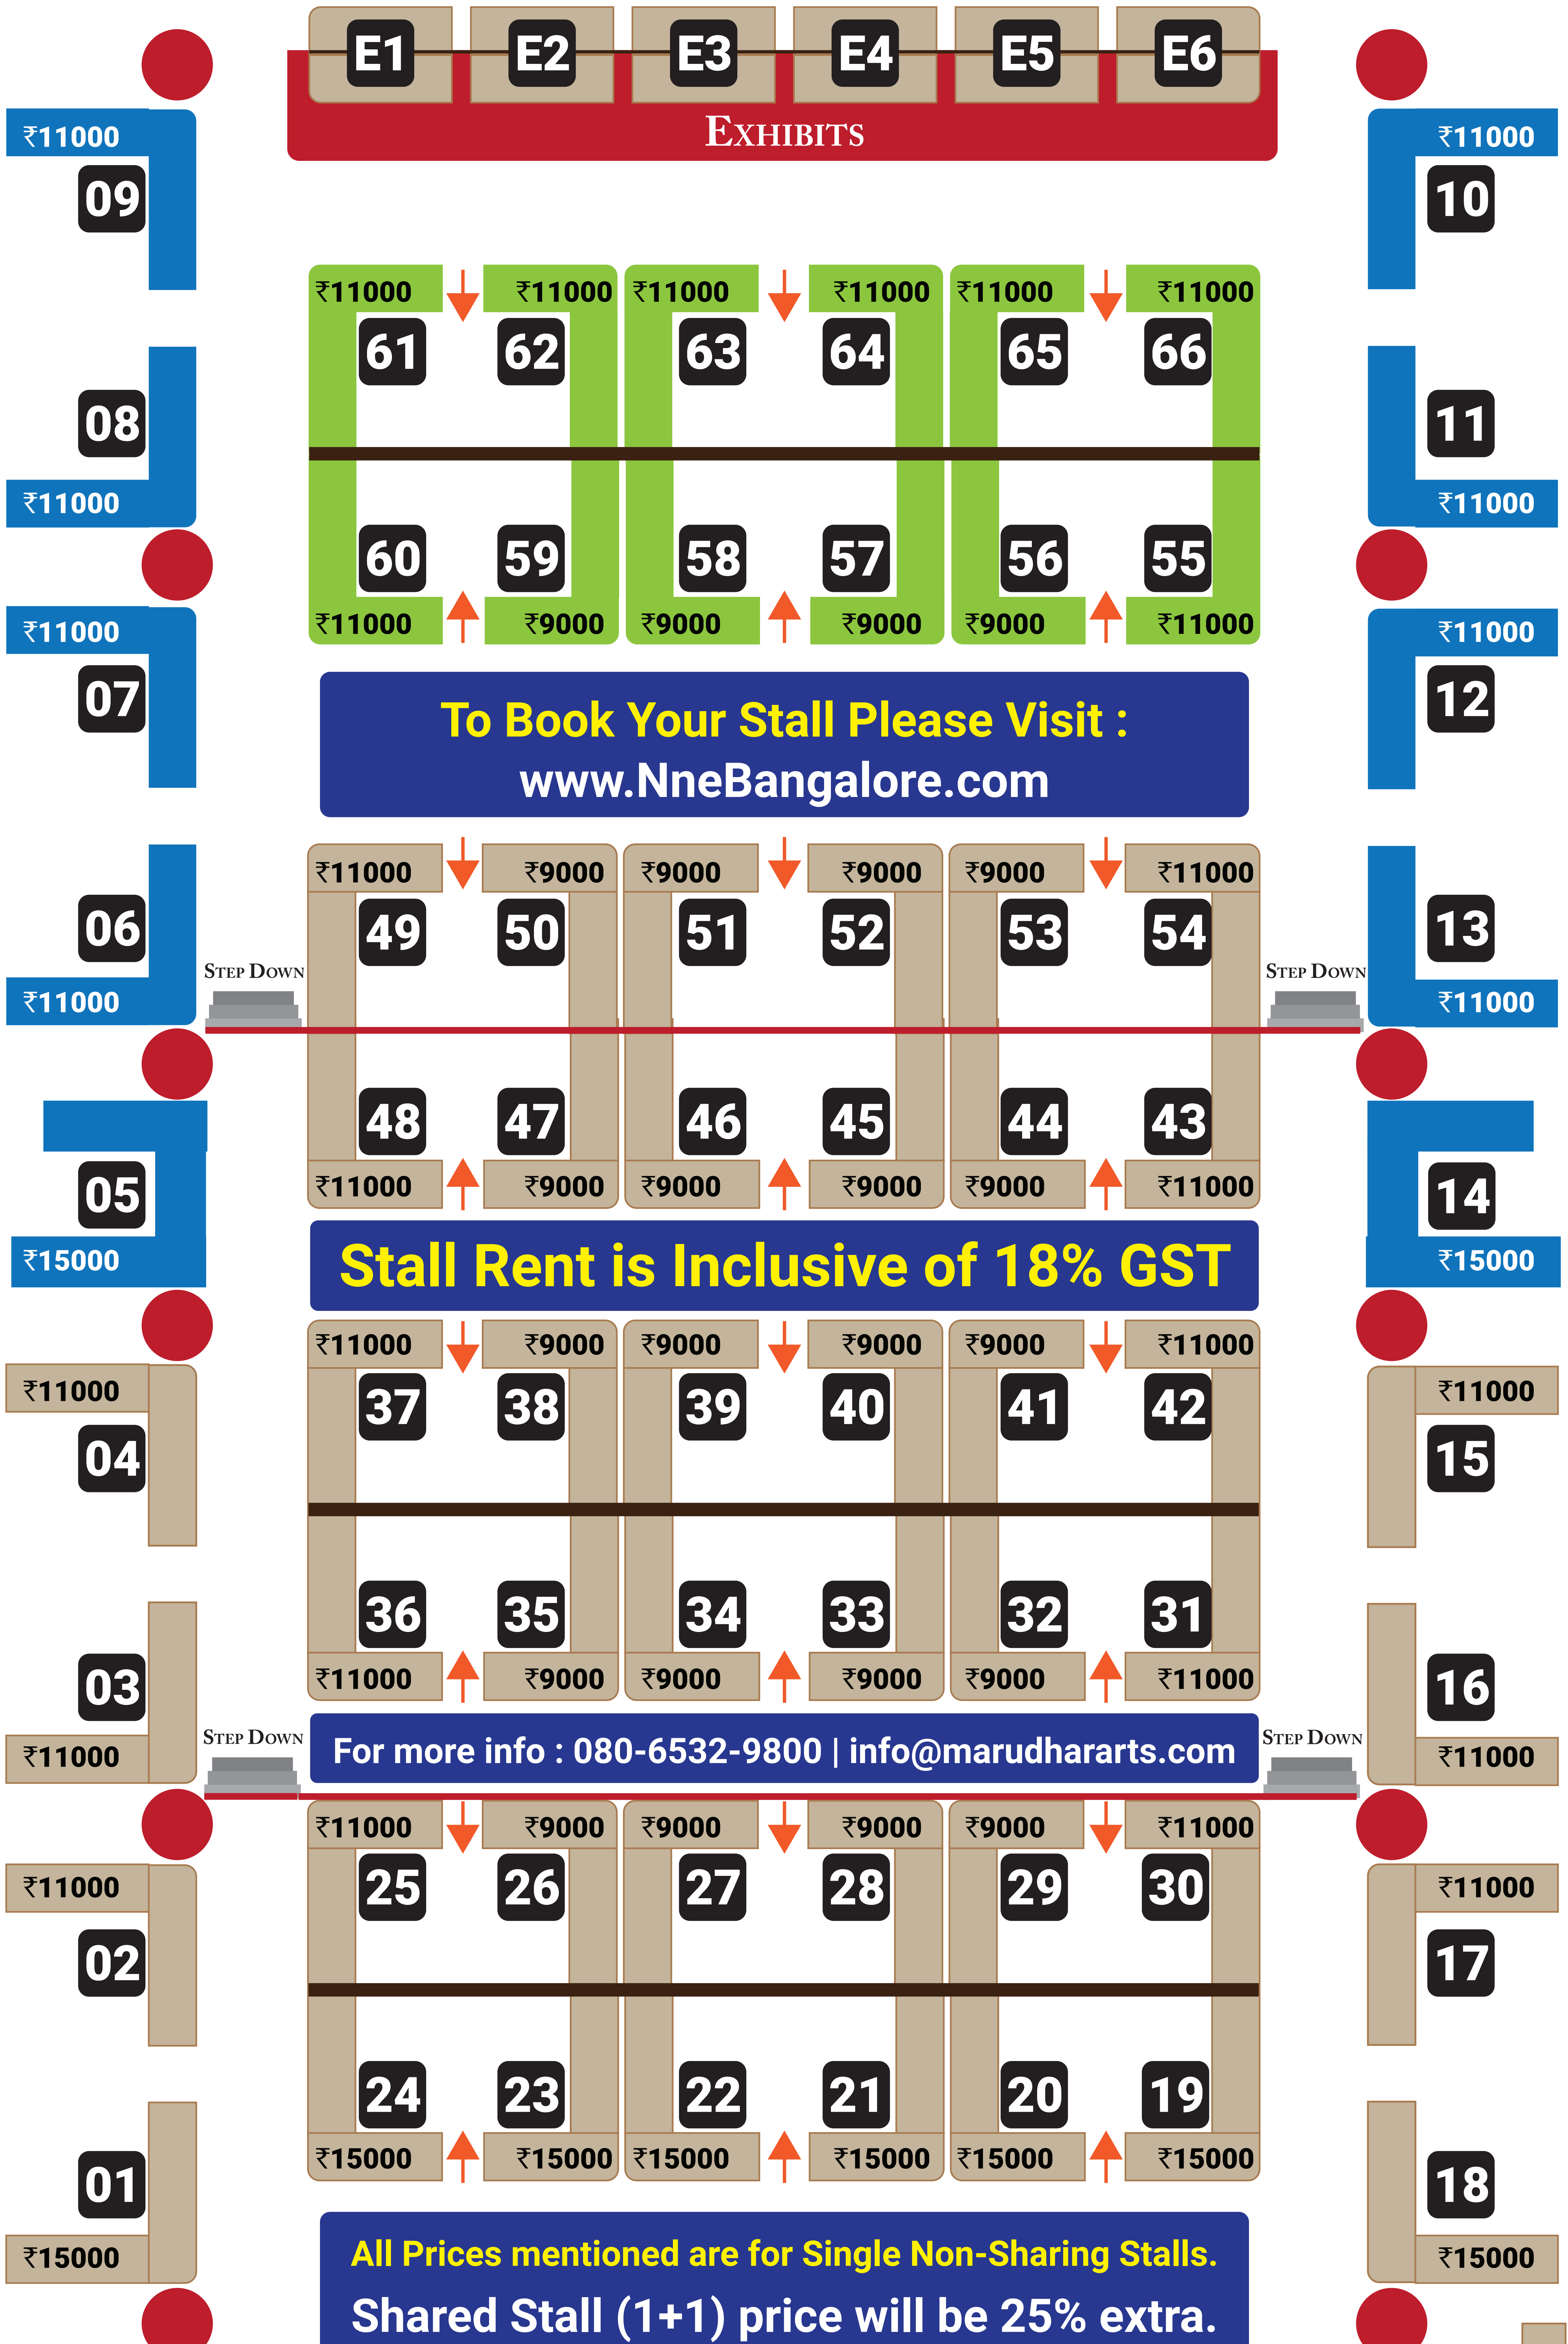

# NNE-9 23<sup>rd</sup>, 24<sup>th</sup> & 25<sup>th</sup> February - 2018.

Shikshak Sadan, Opp.Kaveri Bhavan, K.G.Road, Bangalore -560002.

Floor & Real-Time Live Auction

**AUCTION STAGE**

₹18000  
**ViP3**

Oswal Auctions

₹18000  
**ViP1**

EXIT

ENTRY

Blue Stalls are Ideal for Philatelic Dealers

Green Stalls are Ideal for Art & Artifact Dealers

**10% Discount** on Ideal Stalls. ONLY for Dealers Specific to the mentioned Categories.

# NNE-9 23<sup>rd</sup>, 24<sup>th</sup> & 25<sup>th</sup> February - 2018.

Shikshak Sadan, Opp.Kaveri Bhavan, K.G.Road, Bangalore -560002.

All Prices mentioned are for Single Non-Sharing Stalls.  
Shared Stall (1+1) price will be 25% extra.

**A**

₹15000

**D**

₹15000

↑  
LIFT

↑  
LIFT